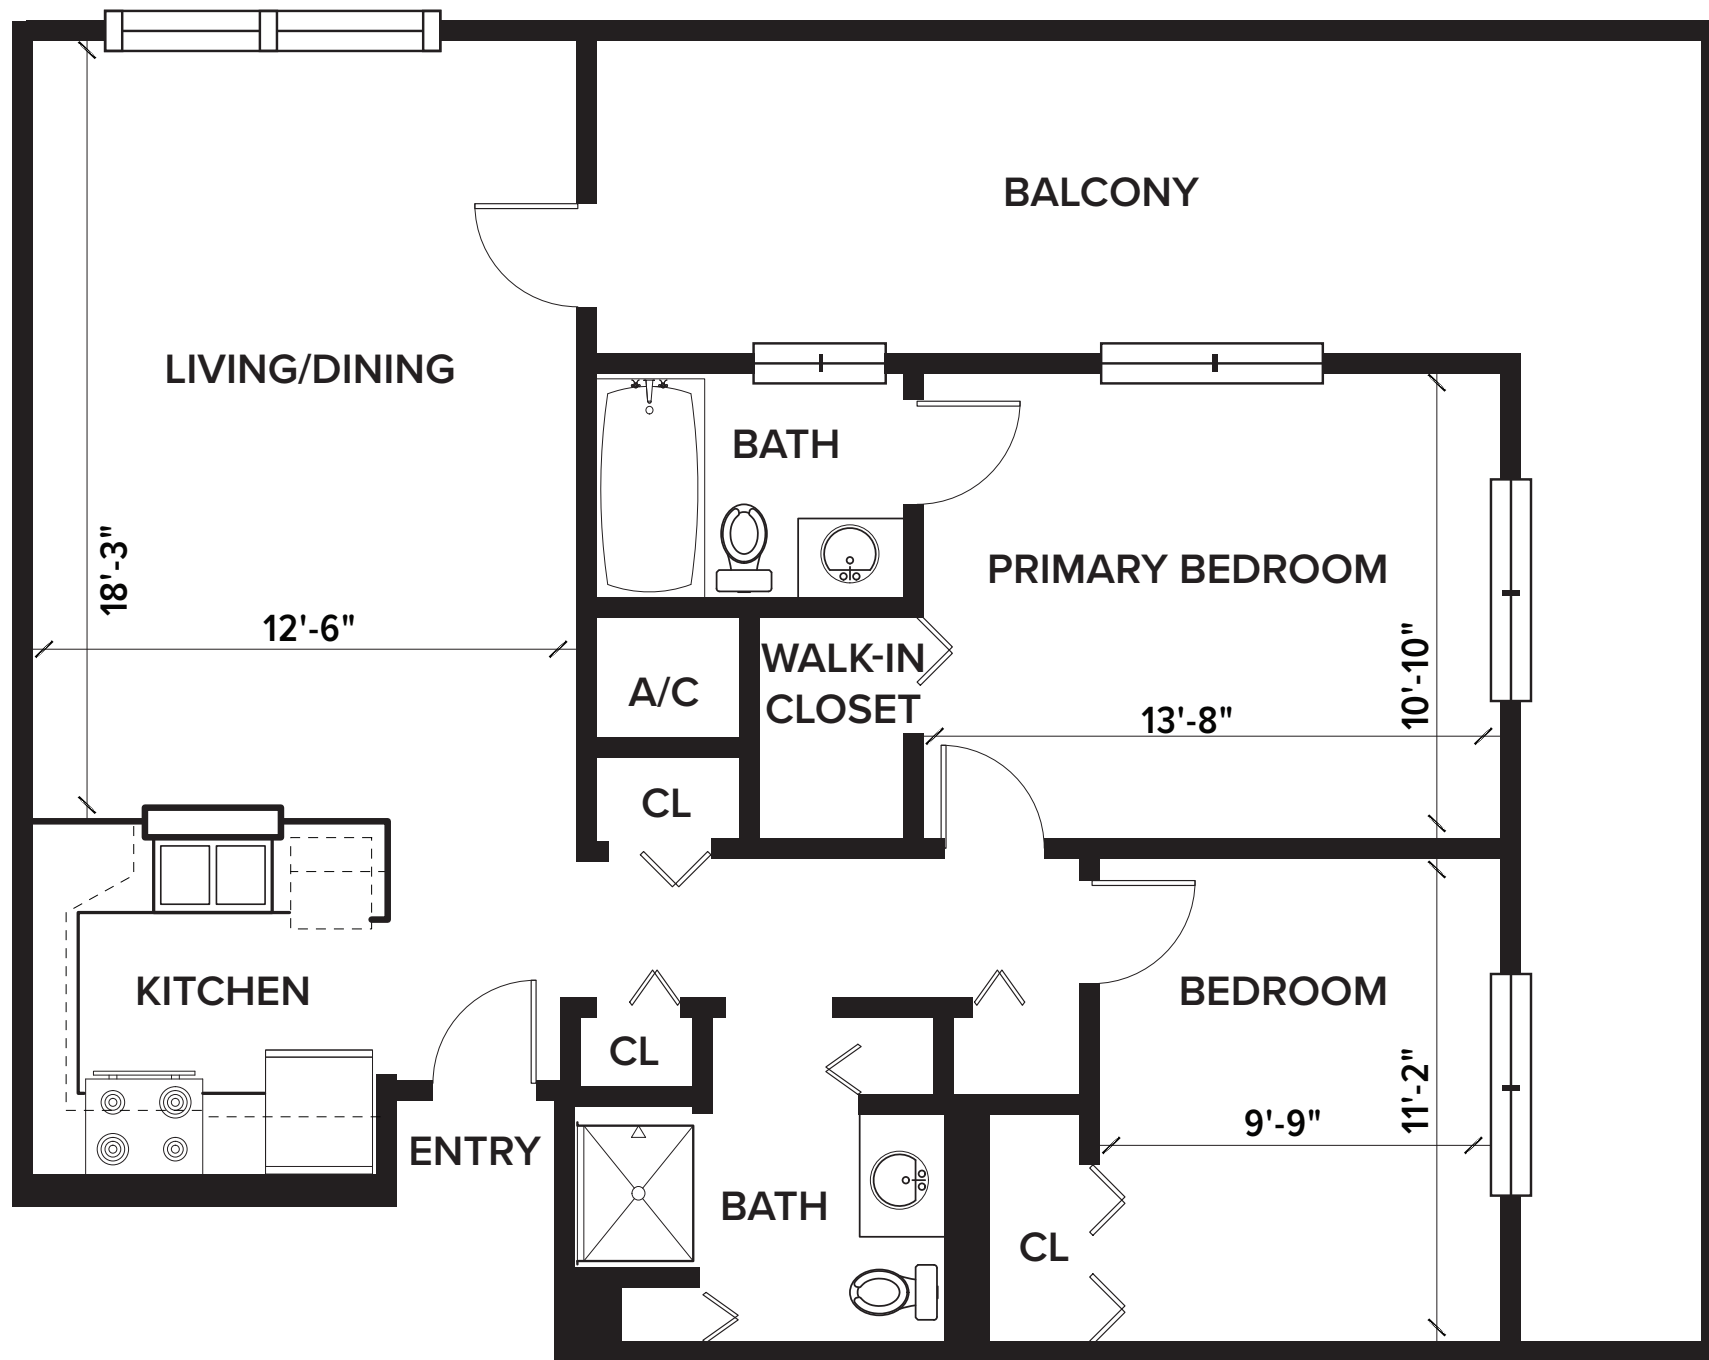

Notes

The Plaza

2 Bedrooms, 2 Full Bathrooms | 851 Sq. Ft.

Size and dimensions may vary.

Notes

The Commander

2 Bedrooms, 2 Full Bathrooms | 864 Sq. Ft.

Size and dimensions may vary.

01.26

180 Main Street
Walpole, MA
NewPondVillage.com
508.660.1555

Notes

The Eliot
 2 Bedrooms, 2 Full Bathrooms | 879 Sq. Ft.

Size and dimensions may vary.

 180 Main Street
 Walpole, MA
 NewPondVillage.com
 508.660.1555

Notes

The Buckminster
 2 Bedrooms, 1.5 Bathrooms | 905 Sq. Ft.

Size and dimensions may vary.

 180 Main Street
 Walpole, MA
 NewPondVillage.com
 508.660.1555

Notes

The Madison

2 Bedrooms, 2 Full Bathrooms | 921 Sq. Ft.

Size and dimensions may vary.

Notes

The Eliot with Den

2 Bedrooms, 2 Full Bathrooms | 1,007 Sq. Ft.

Size and dimensions may vary.

180 Main Street
Walpole, MA
NewPondVillage.com
508.660.1555

Notes

The Ritz