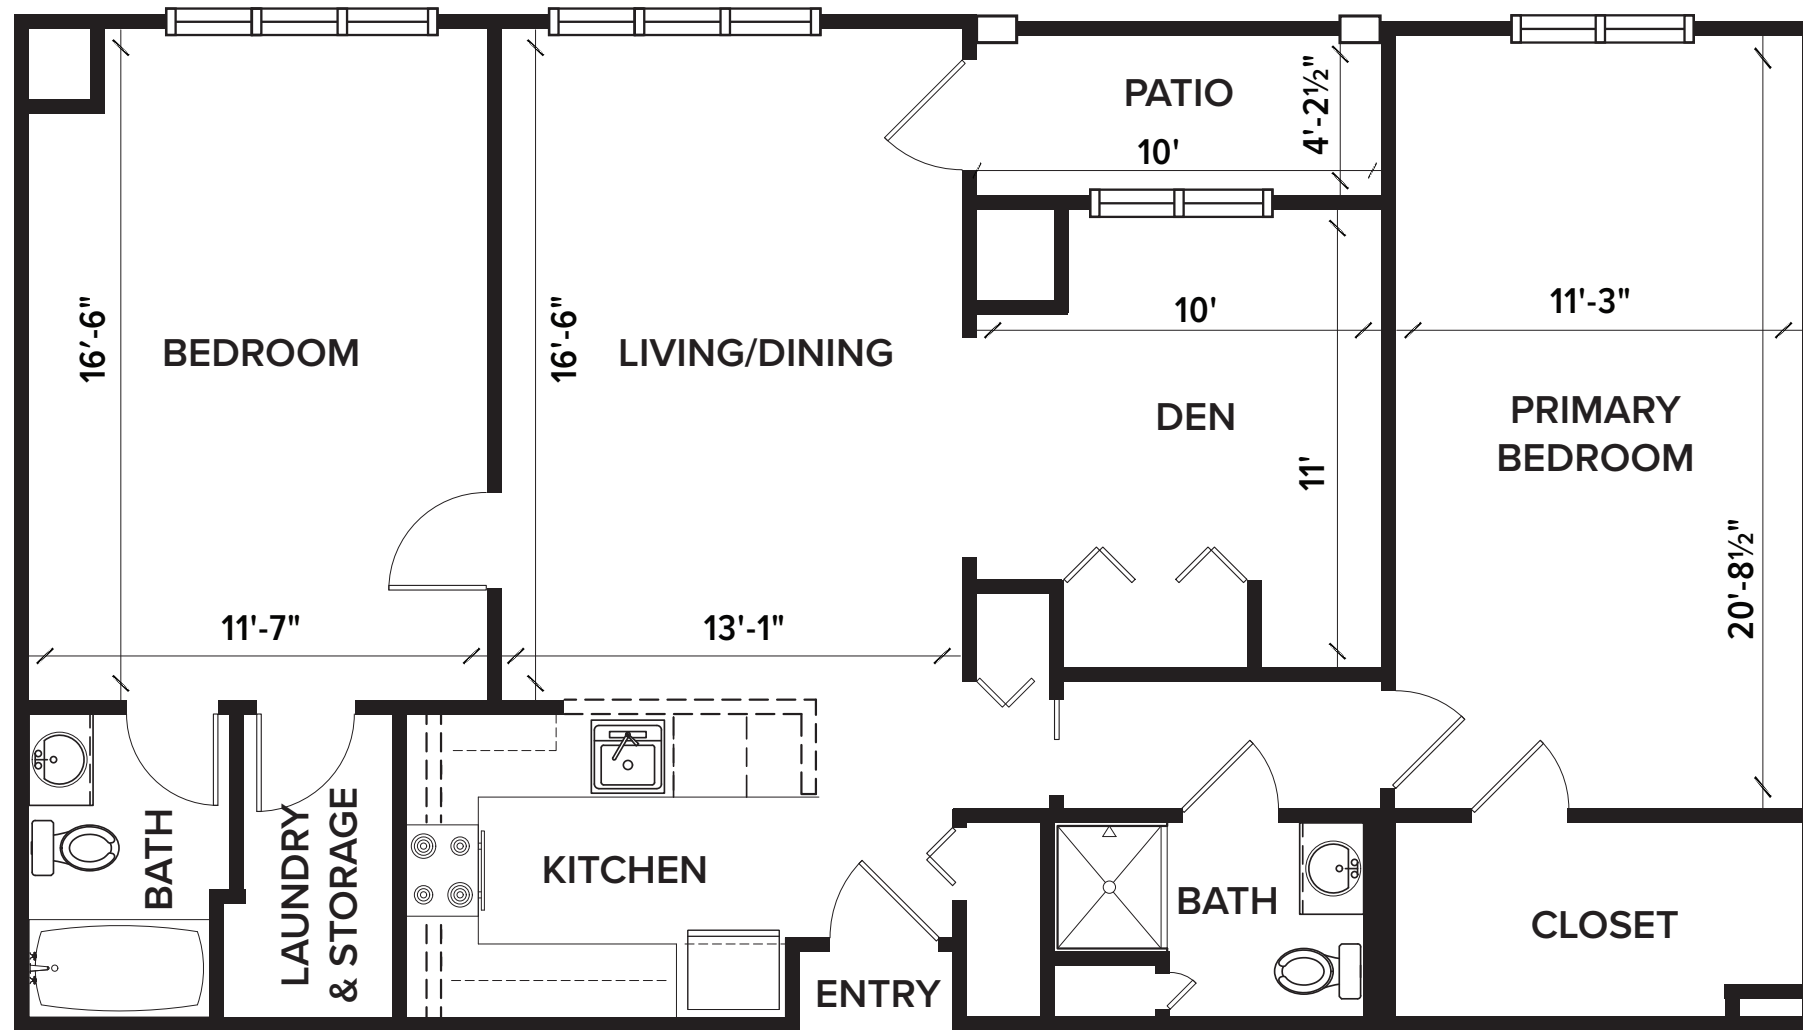

Notes

The Plaza

2 Bedrooms, 2 Full Bathrooms | 851 Sq. Ft.

Size and dimensions may vary.

Notes

The Commander

2 Bedrooms, 2 Full Bathrooms | 864 Sq. Ft.

Size and dimensions may vary.

Notes

The Buckminster
 2 Bedrooms, 1.5 Bathrooms | 905 Sq. Ft.

Size and dimensions may vary.

 180 Main Street
 Walpole, MA
 NewPondVillage.com
 508.660.1555

Notes

The Madison

2 Bedrooms, 2 Full Bathrooms | 921 Sq. Ft.

Size and dimensions may vary.

Notes

The Eliot with Den

2 Bedrooms, 2 Full Bathrooms | 1,007 Sq. Ft.

Size and dimensions may vary.

180 Main Street
Walpole, MA
NewPondVillage.com
508.660.1555

Notes

The Ritz

3 Bedrooms, 2 Full Bathrooms | 1,119 Sq. Ft.

Size and dimensions may vary.

180 Main Street
Walpole, MA
NewPondVillage.com
508.660.1555

Notes

The Waldorf

2 Bedrooms, 2 Full Bathrooms | 1,200 Sq. Ft.

Size and dimensions may vary.