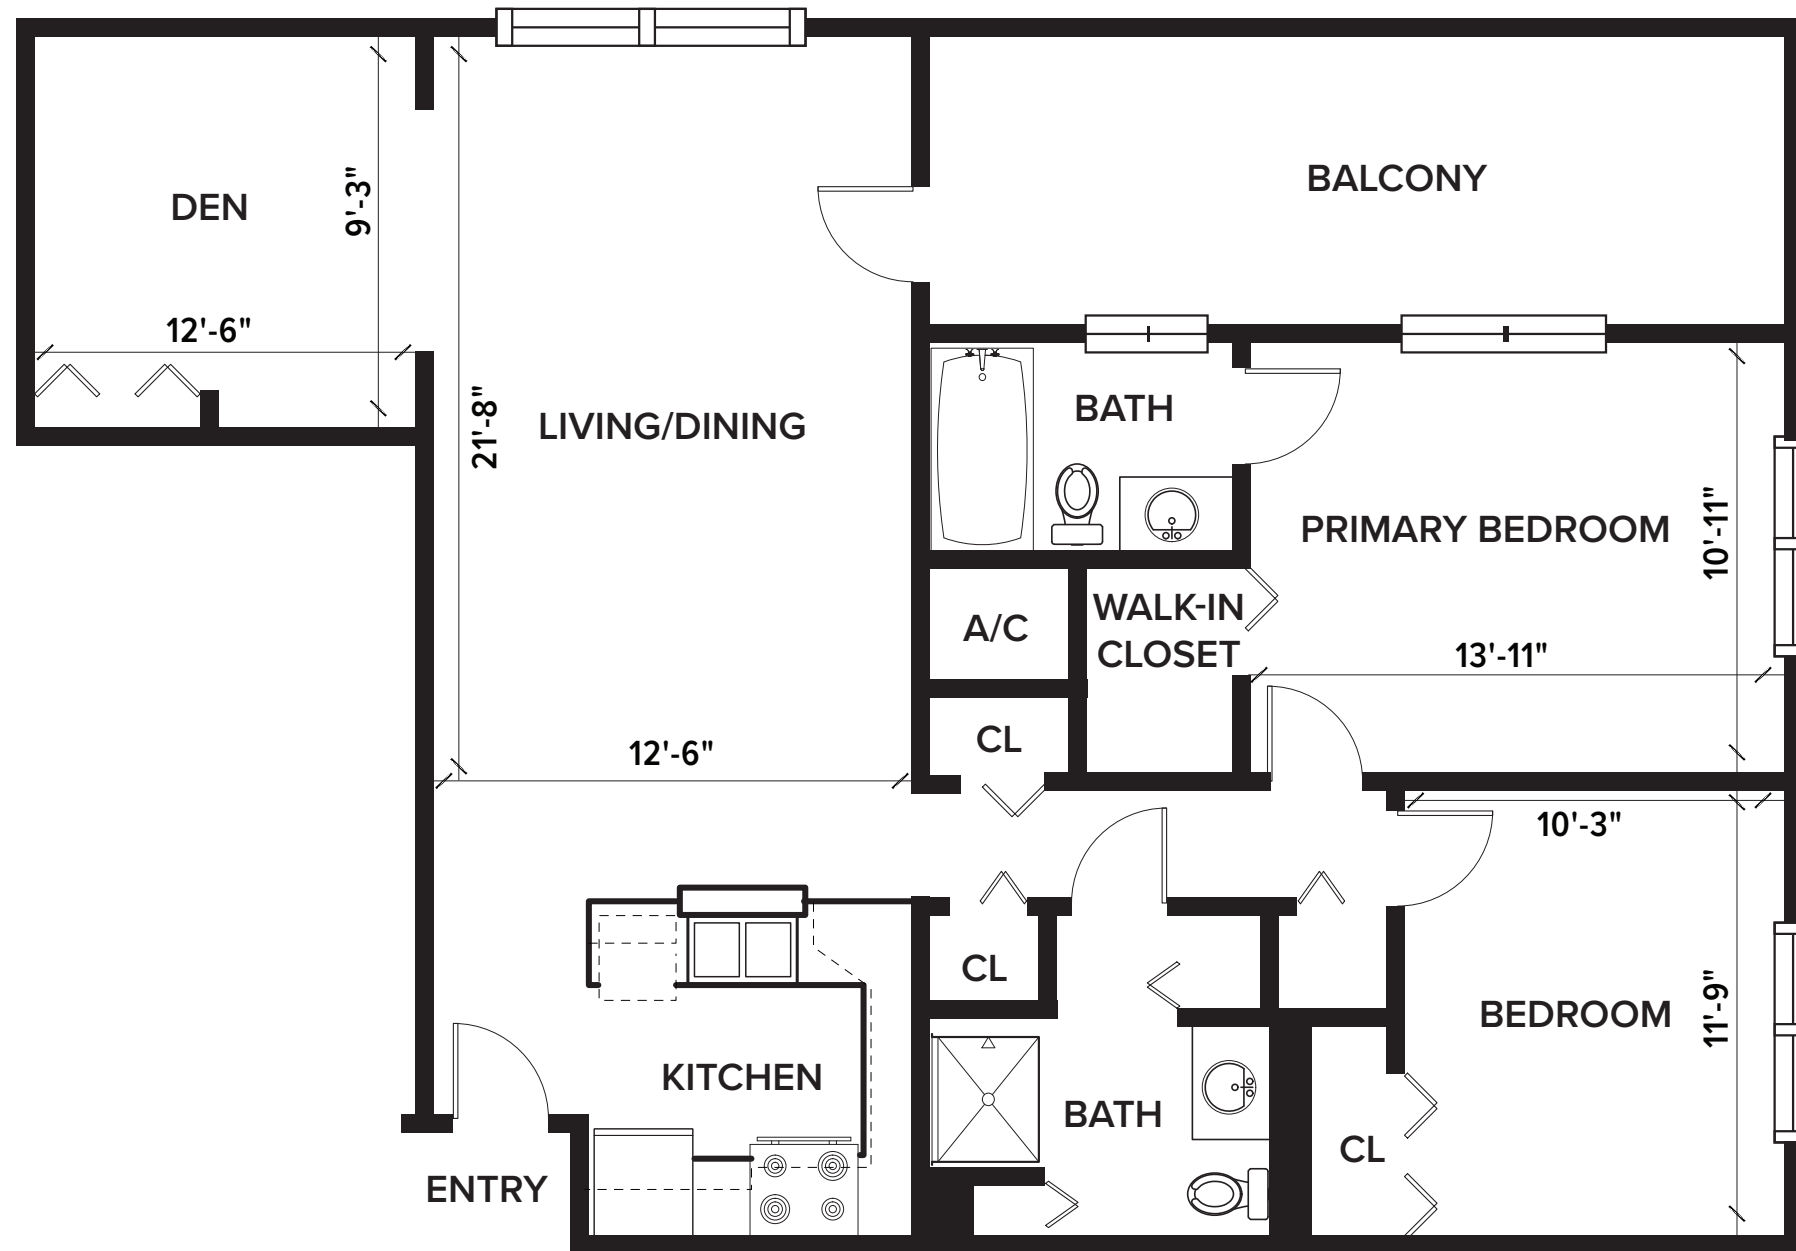

Notes

The Plaza

2 Bedrooms, 2 Full Bathrooms | 851 Sq. Ft.

Size and dimensions may vary.

Notes

The Commander

2 Bedrooms, 2 Full Bathrooms | 864 Sq. Ft.

Size and dimensions may vary.

01.26

180 Main Street
Walpole, MA
NewPondVillage.com
508.660.1555

Notes

The Eliot
 2 Bedrooms, 2 Full Bathrooms | 879 Sq. Ft.

Size and dimensions may vary.

 180 Main Street
 Walpole, MA
 NewPondVillage.com
 508.660.1555

Notes

The Buckminster
 2 Bedrooms, 1.5 Bathrooms | 905 Sq. Ft.

Size and dimensions may vary.

 180 Main Street
 Walpole, MA
 NewPondVillage.com
 508.660.1555

Notes

The Madison

2 Bedrooms, 2 Full Bathrooms | 921 Sq. Ft.

Size and dimensions may vary.

Notes

The Eliot with Den

2 Bedrooms, 2 Full Bathrooms | 1,007 Sq. Ft.

Size and dimensions may vary.

180 Main Street
Walpole, MA
NewPondVillage.com
508.660.1555

Notes

The Ritz