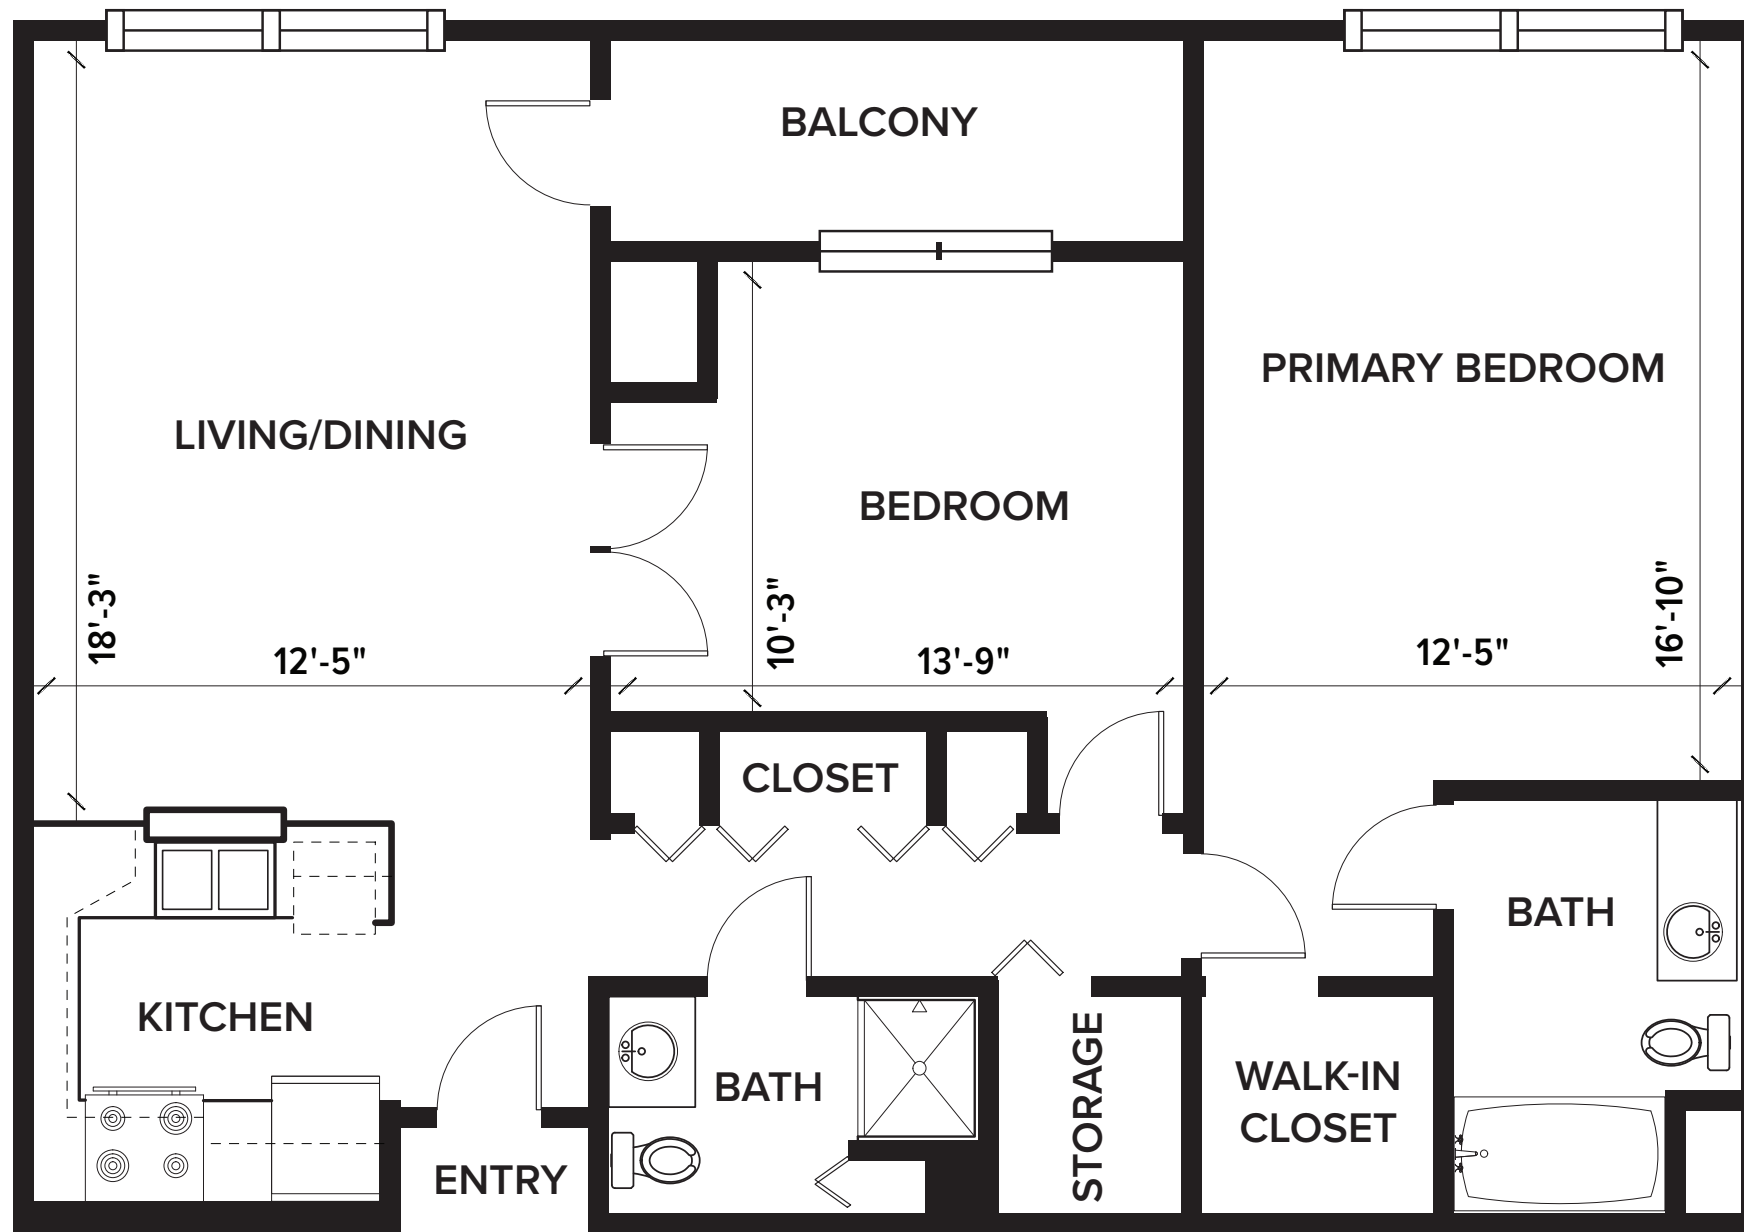

Notes

The Plaza

2 Bedrooms, 2 Full Bathrooms | 851 Sq. Ft.

Size and dimensions may vary.

Notes

The Commander

2 Bedrooms, 2 Full Bathrooms | 864 Sq. Ft.

Size and dimensions may vary.

01.26

180 Main Street
Walpole, MA
NewPondVillage.com
508.660.1555

Notes

The Eliot
 2 Bedrooms, 2 Full Bathrooms | 879 Sq. Ft.

Size and dimensions may vary.

 180 Main Street
 Walpole, MA
 NewPondVillage.com
 508.660.1555

Notes

The Buckminster
 2 Bedrooms, 1.5 Bathrooms | 905 Sq. Ft.

Size and dimensions may vary.

 180 Main Street
 Walpole, MA
 NewPondVillage.com
 508.660.1555

Notes

The Madison

2 Bedrooms, 2 Full Bathrooms | 921 Sq. Ft.

Size and dimensions may vary.

Notes

The Eliot with Den

2 Bedrooms, 2 Full Bathrooms | 1,007 Sq. Ft.

Size and dimensions may vary.

180 Main Street
Walpole, MA
NewPondVillage.com
508.660.1555

Notes

The Ritz