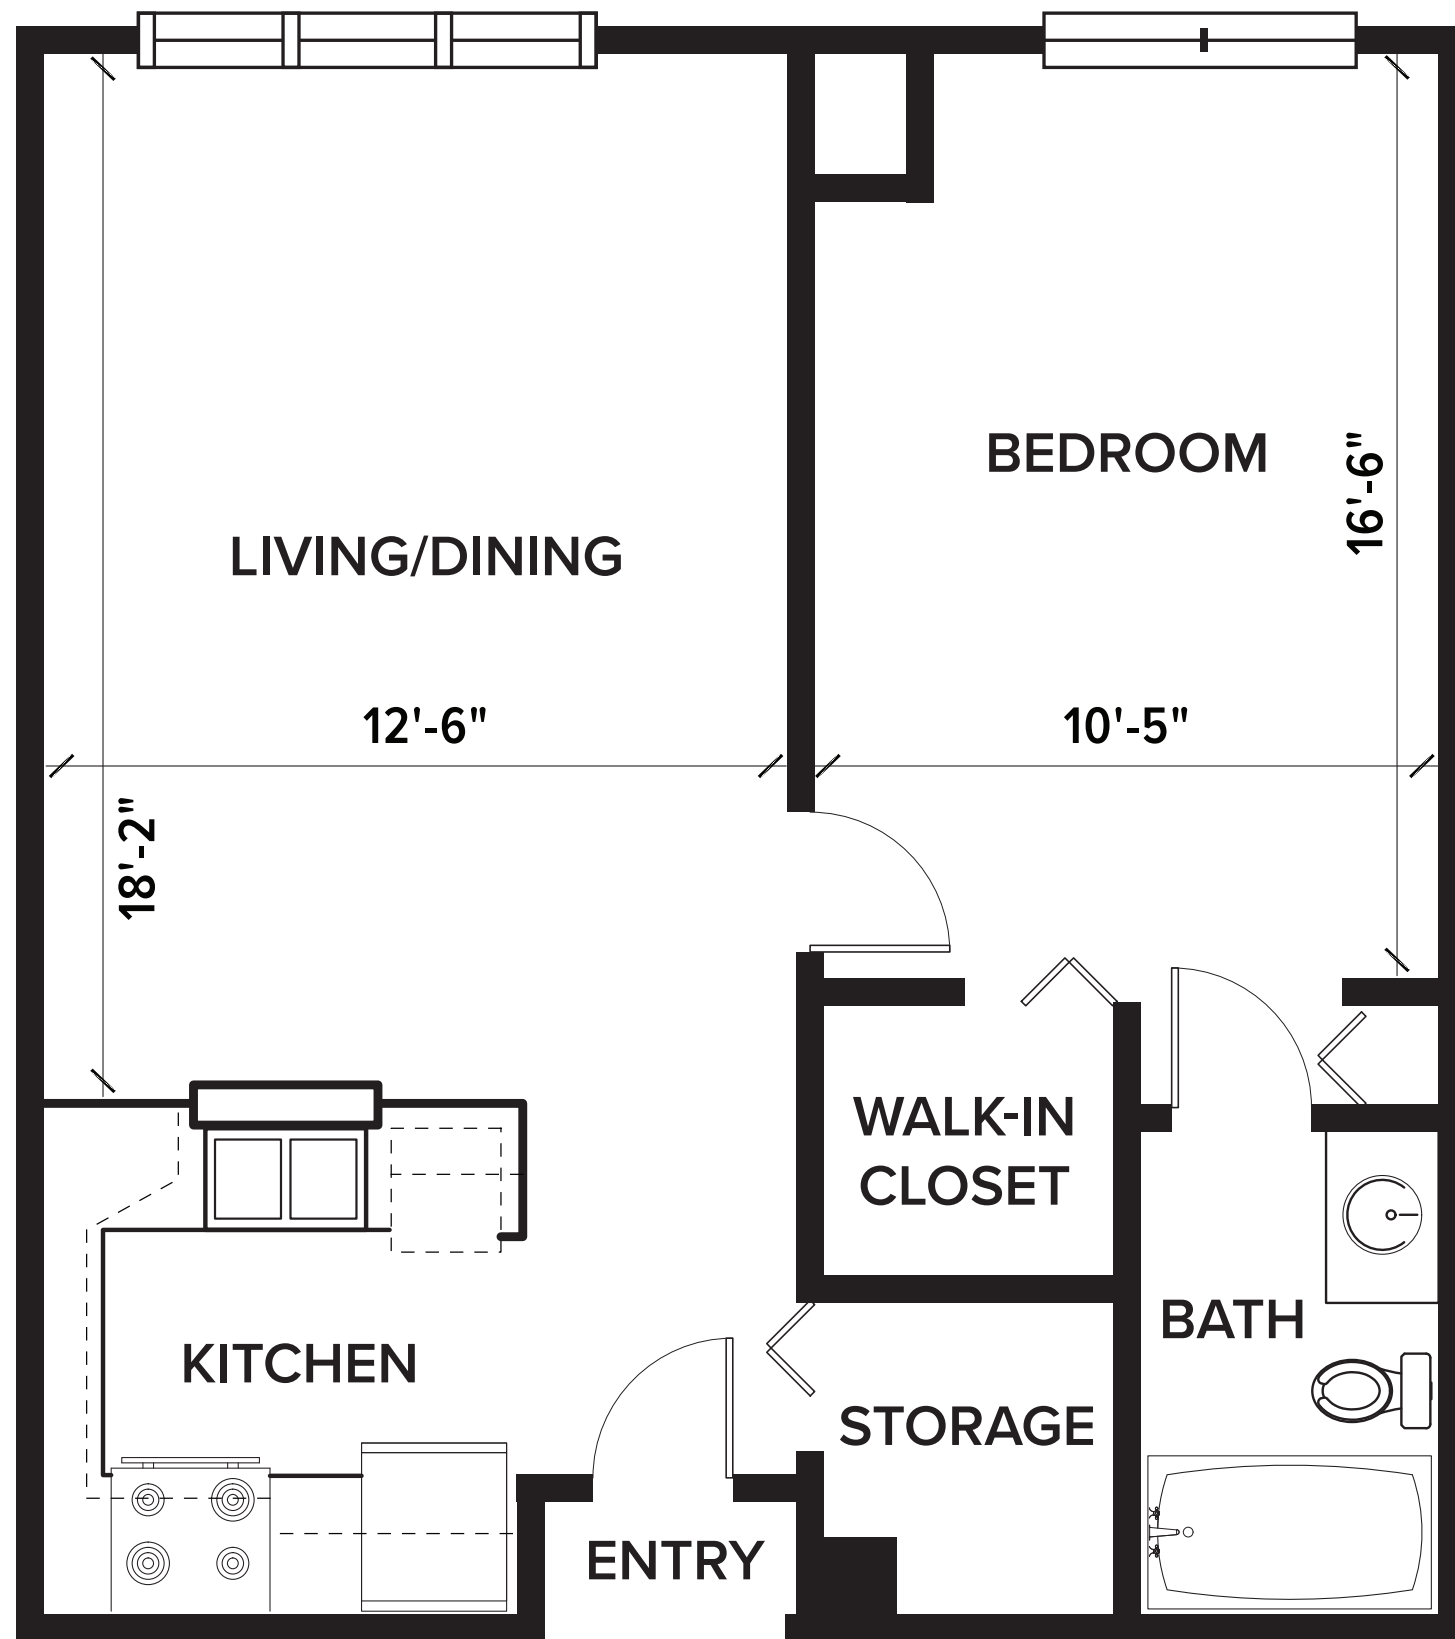

Notes

The Essex
1 Bedroom, 1 Full Bathroom | 578 Sq. Ft.

Size and dimensions may vary.

Notes

The Bradford
 1 Bedroom, 1 Full Bathroom | 590 Sq. Ft.

Size and dimensions may vary.

 180 Main Street
 Walpole, MA
 NewPondVillage.com
 508.660.1555

Notes

The Plaza

2 Bedrooms, 2 Full Bathrooms | 851 Sq. Ft.

Size and dimensions may vary.

Notes

The Commander

2 Bedrooms, 2 Full Bathrooms | 864 Sq. Ft.

Size and dimensions may vary.

01.26

180 Main Street
Walpole, MA
NewPondVillage.com
508.660.1555

Notes

The Eliot
 2 Bedrooms, 2 Full Bathrooms | 879 Sq. Ft.

Size and dimensions may vary.

 180 Main Street
 Walpole, MA
 NewPondVillage.com
 508.660.1555

Notes

The Buckminster
 2 Bedrooms, 1.5 Bathrooms | 905 Sq. Ft.

Size and dimensions may vary.

 180 Main Street
 Walpole, MA
 NewPondVillage.com
 508.660.1555

Notes

The Madison

2 Bedrooms, 2 Full Bathrooms | 921 Sq. Ft.