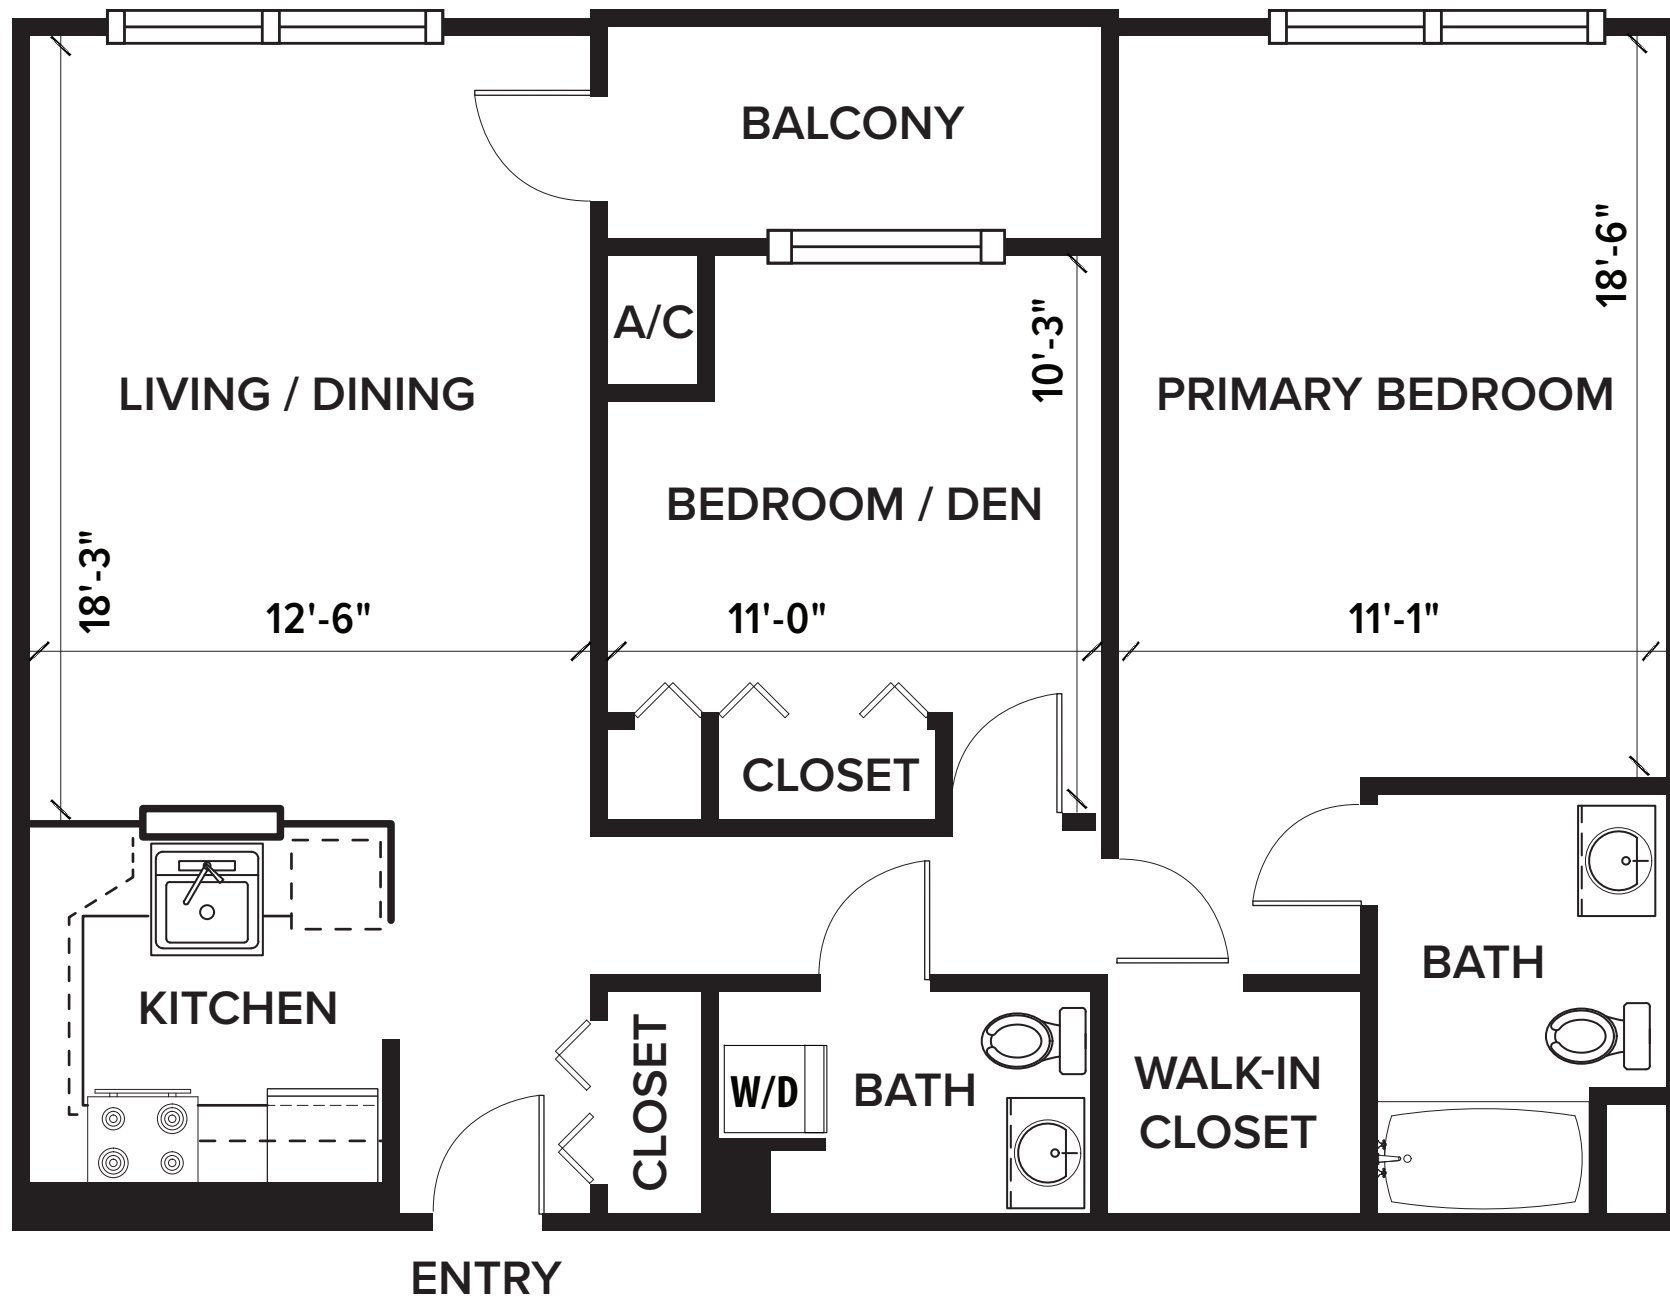

Notes

The Plaza

2 Bedrooms, 2 Full Bathrooms | 851 Sq. Ft.

Size and dimensions may vary.

Notes

The Commander

2 Bedrooms, 2 Full Bathrooms | 864 Sq. Ft.

Size and dimensions may vary.

01.26

180 Main Street
Walpole, MA
NewPondVillage.com
508.660.1555

Notes

The Eliot
 2 Bedrooms, 2 Full Bathrooms | 879 Sq. Ft.

Size and dimensions may vary.

 180 Main Street
 Walpole, MA
 NewPondVillage.com
 508.660.1555

Notes

The Buckminster
 2 Bedrooms, 1.5 Bathrooms | 905 Sq. Ft.

Size and dimensions may vary.

 180 Main Street
 Walpole, MA
 NewPondVillage.com
 508.660.1555

Notes

The Madison

2 Bedrooms, 2 Full Bathrooms | 921 Sq. Ft.

Size and dimensions may vary.

Notes

The Eliot with Den

2 Bedrooms, 2 Full Bathrooms | 1,007 Sq. Ft.

Size and dimensions may vary.

180 Main Street
Walpole, MA
NewPondVillage.com
508.660.1555

Notes

The Ritz