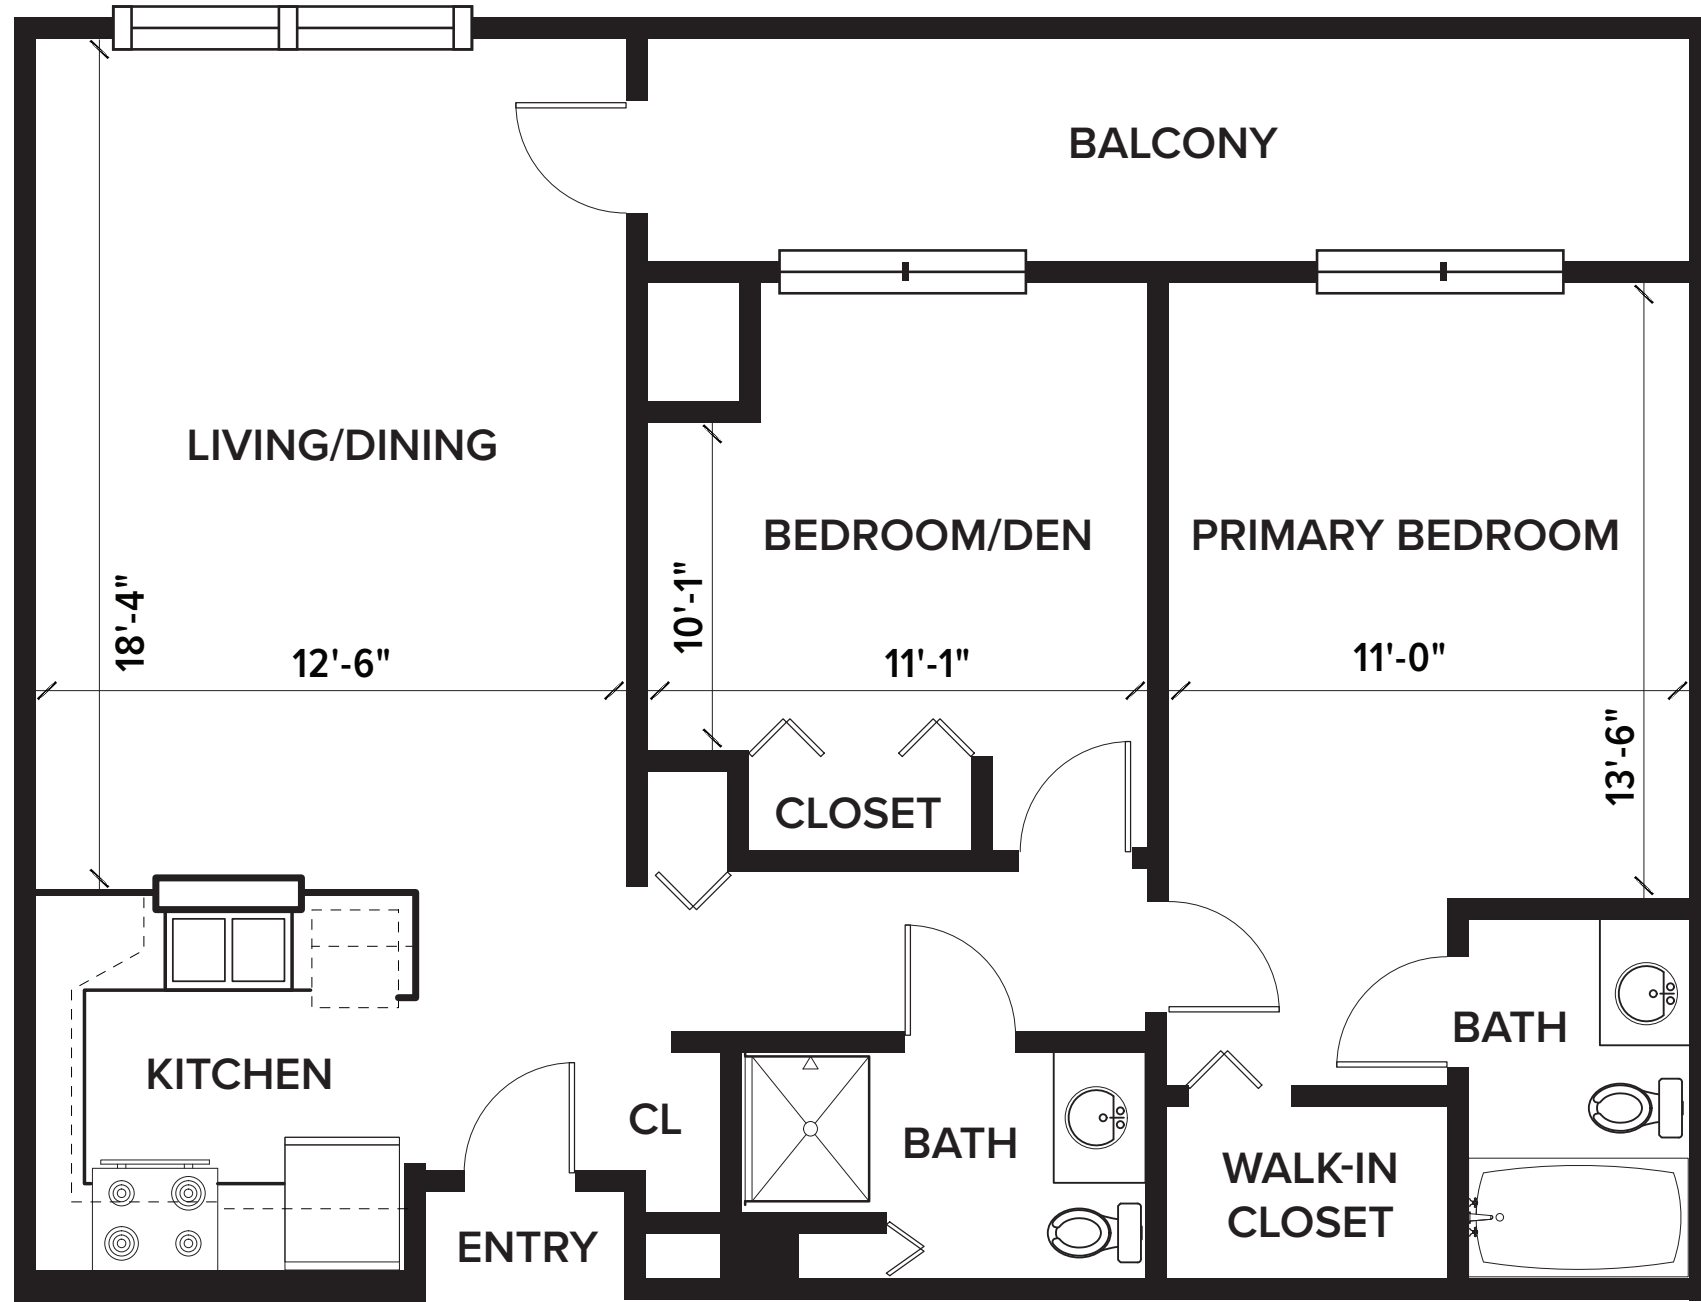

Notes

The Essex
1 Bedroom, 1 Full Bathroom | 578 Sq. Ft.

Size and dimensions may vary.

Notes

The Bradford
 1 Bedroom, 1 Full Bathroom | 590 Sq. Ft.

Size and dimensions may vary.

 180 Main Street
 Walpole, MA
 NewPondVillage.com
 508.660.1555

Notes

The Plaza

2 Bedrooms, 2 Full Bathrooms | 851 Sq. Ft.

Size and dimensions may vary.

Notes

The Commander

2 Bedrooms, 2 Full Bathrooms | 864 Sq. Ft.

Size and dimensions may vary.

01.26

180 Main Street
Walpole, MA
NewPondVillage.com
508.660.1555

Notes

The Eliot
 2 Bedrooms, 2 Full Bathrooms | 879 Sq. Ft.

Size and dimensions may vary.

 180 Main Street
 Walpole, MA
 NewPondVillage.com
 508.660.1555

Size and dimensions may vary.

Notes

The Eliot with Den

2 Bedrooms, 2 Full Bathrooms | 1,007 Sq. Ft.

Size and dimensions may vary.

180 Main Street
Walpole, MA
NewPondVillage.com
508.660.1555

Notes

The Ritz