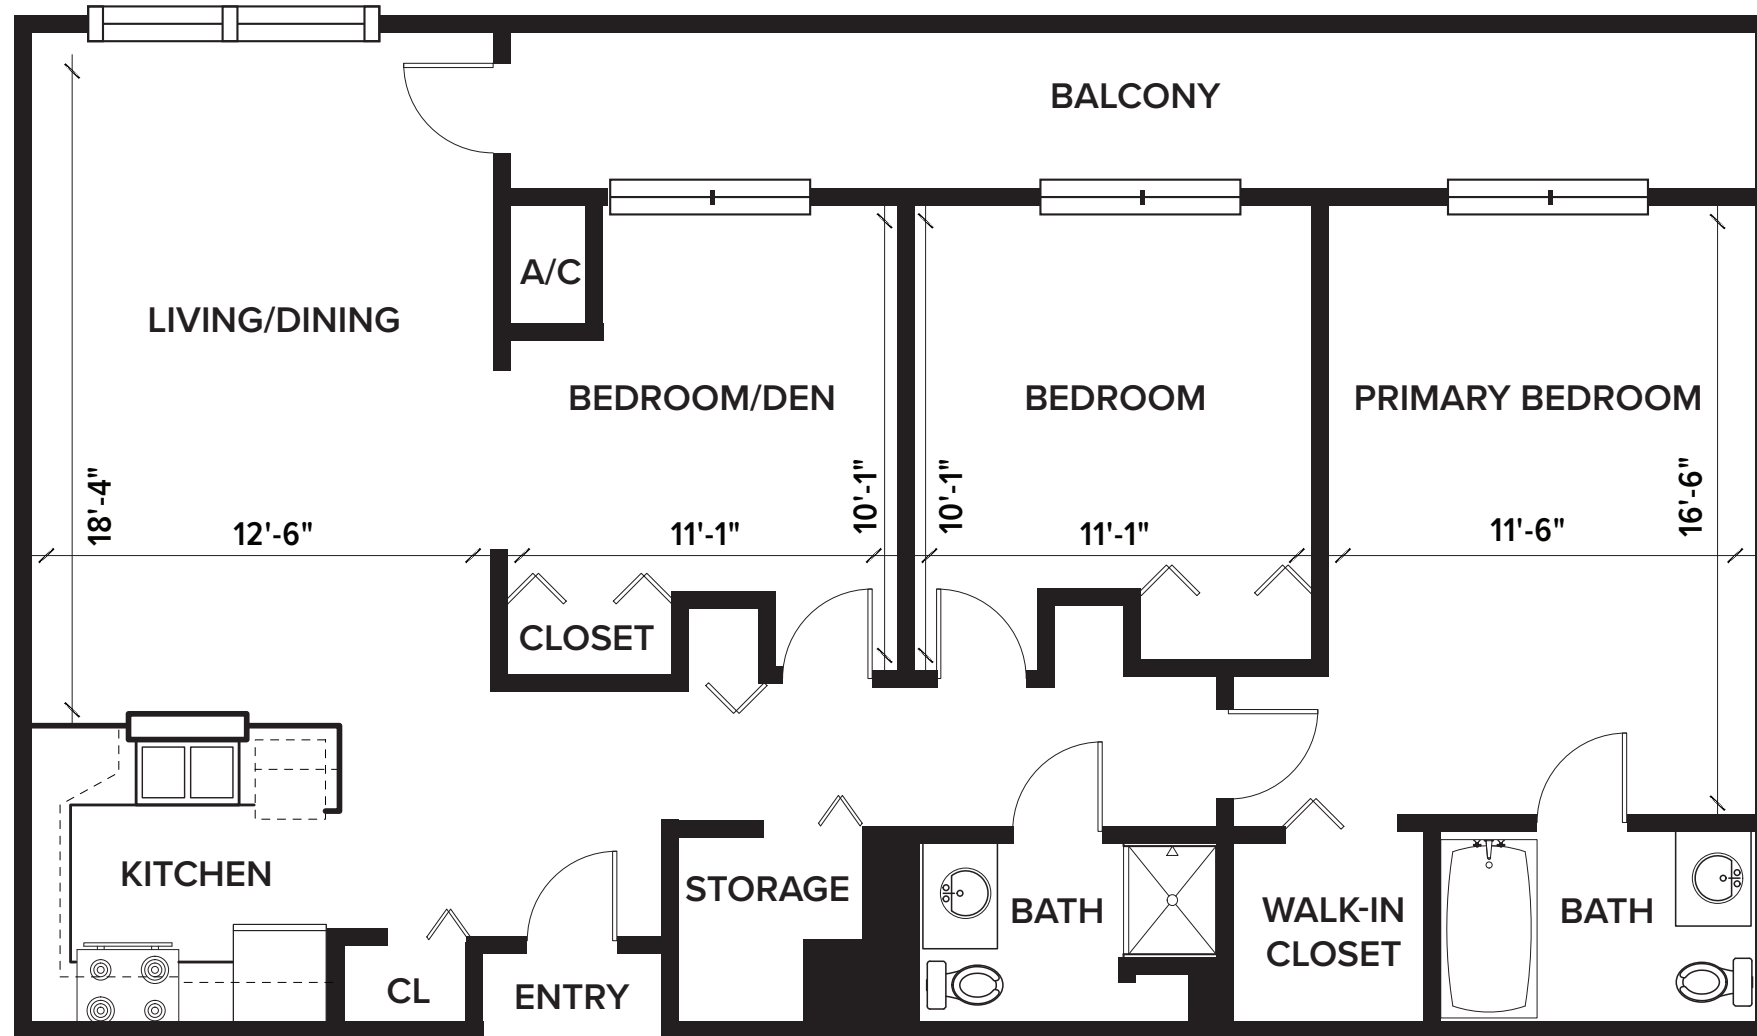

Notes

The Plaza

2 Bedrooms, 2 Full Bathrooms | 851 Sq. Ft.

Size and dimensions may vary.

Notes

The Commander

2 Bedrooms, 2 Full Bathrooms | 864 Sq. Ft.

Size and dimensions may vary.

Notes

The Buckminster
 2 Bedrooms, 1.5 Bathrooms | 905 Sq. Ft.

Size and dimensions may vary.

 180 Main Street
 Walpole, MA
 NewPondVillage.com
 508.660.1555

Notes

The Madison

2 Bedrooms, 2 Full Bathrooms | 921 Sq. Ft.

Size and dimensions may vary.

Notes

The Eliot with Den

2 Bedrooms, 2 Full Bathrooms | 1,007 Sq. Ft.

Size and dimensions may vary.

180 Main Street
Walpole, MA
NewPondVillage.com
508.660.1555

Notes

The Ritz

3 Bedrooms, 2 Full Bathrooms | 1,119 Sq. Ft.

Size and dimensions may vary.

180 Main Street
Walpole, MA
NewPondVillage.com
508.660.1555

Notes

The Waldorf

2 Bedrooms, 2 Full Bathrooms | 1,200 Sq. Ft.

Size and dimensions may vary.