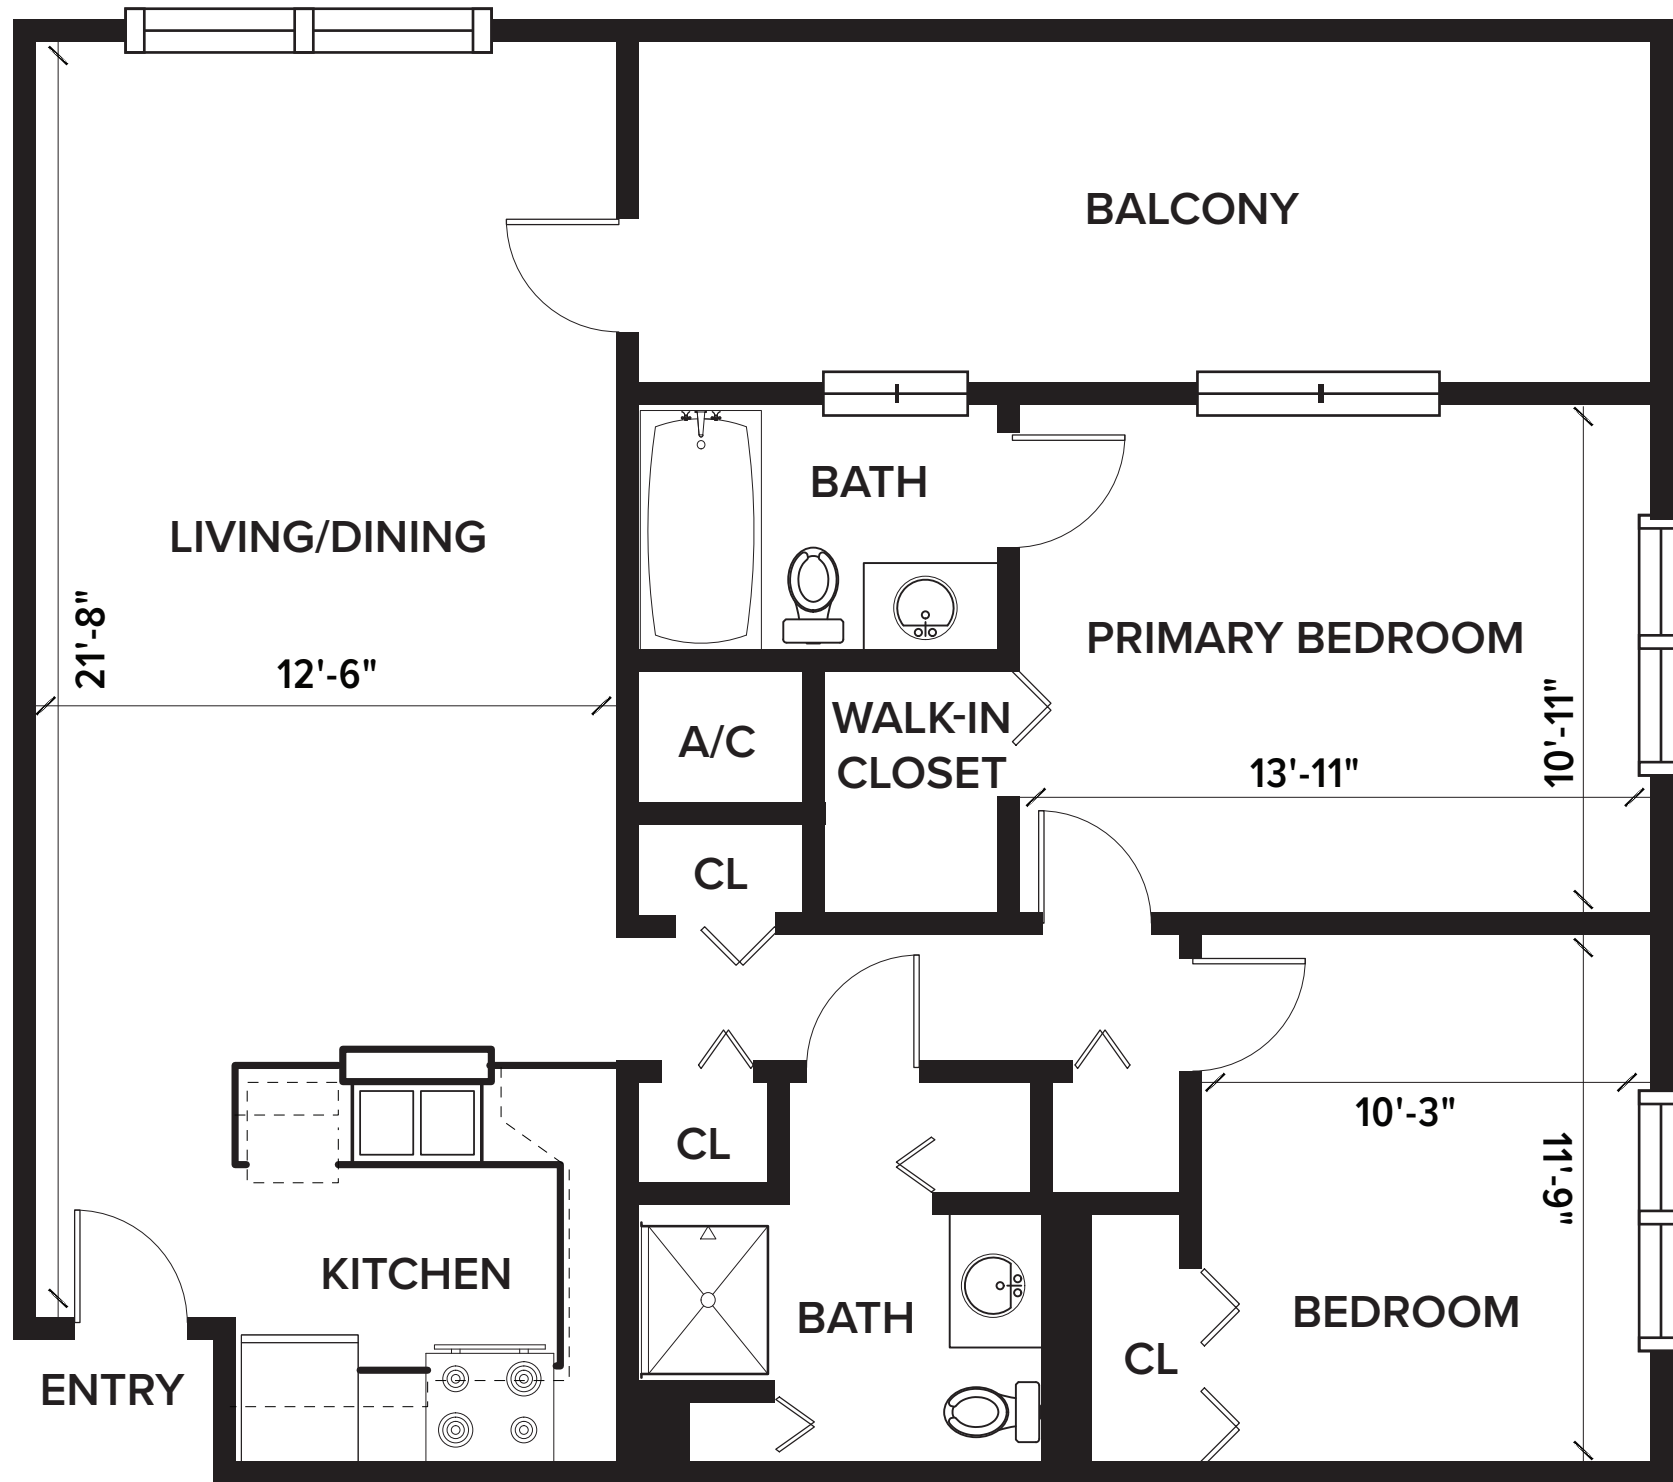

Notes

The Plaza

2 Bedrooms, 2 Full Bathrooms | 851 Sq. Ft.

Size and dimensions may vary.

Notes

The Commander

2 Bedrooms, 2 Full Bathrooms | 864 Sq. Ft.

Size and dimensions may vary.

01.26

180 Main Street
Walpole, MA
NewPondVillage.com
508.660.1555

Notes

The Eliot
 2 Bedrooms, 2 Full Bathrooms | 879 Sq. Ft.

Size and dimensions may vary.

 180 Main Street
 Walpole, MA
 NewPondVillage.com
 508.660.1555

Notes

The Buckminster
 2 Bedrooms, 1.5 Bathrooms | 905 Sq. Ft.

Size and dimensions may vary.

 180 Main Street
 Walpole, MA
 NewPondVillage.com
 508.660.1555

Notes

The Madison

2 Bedrooms, 2 Full Bathrooms | 921 Sq. Ft.

Size and dimensions may vary.

Notes

The Eliot with Den

2 Bedrooms, 2 Full Bathrooms | 1,007 Sq. Ft.

Size and dimensions may vary.

180 Main Street
Walpole, MA
NewPondVillage.com
508.660.1555

Notes

The Ritz